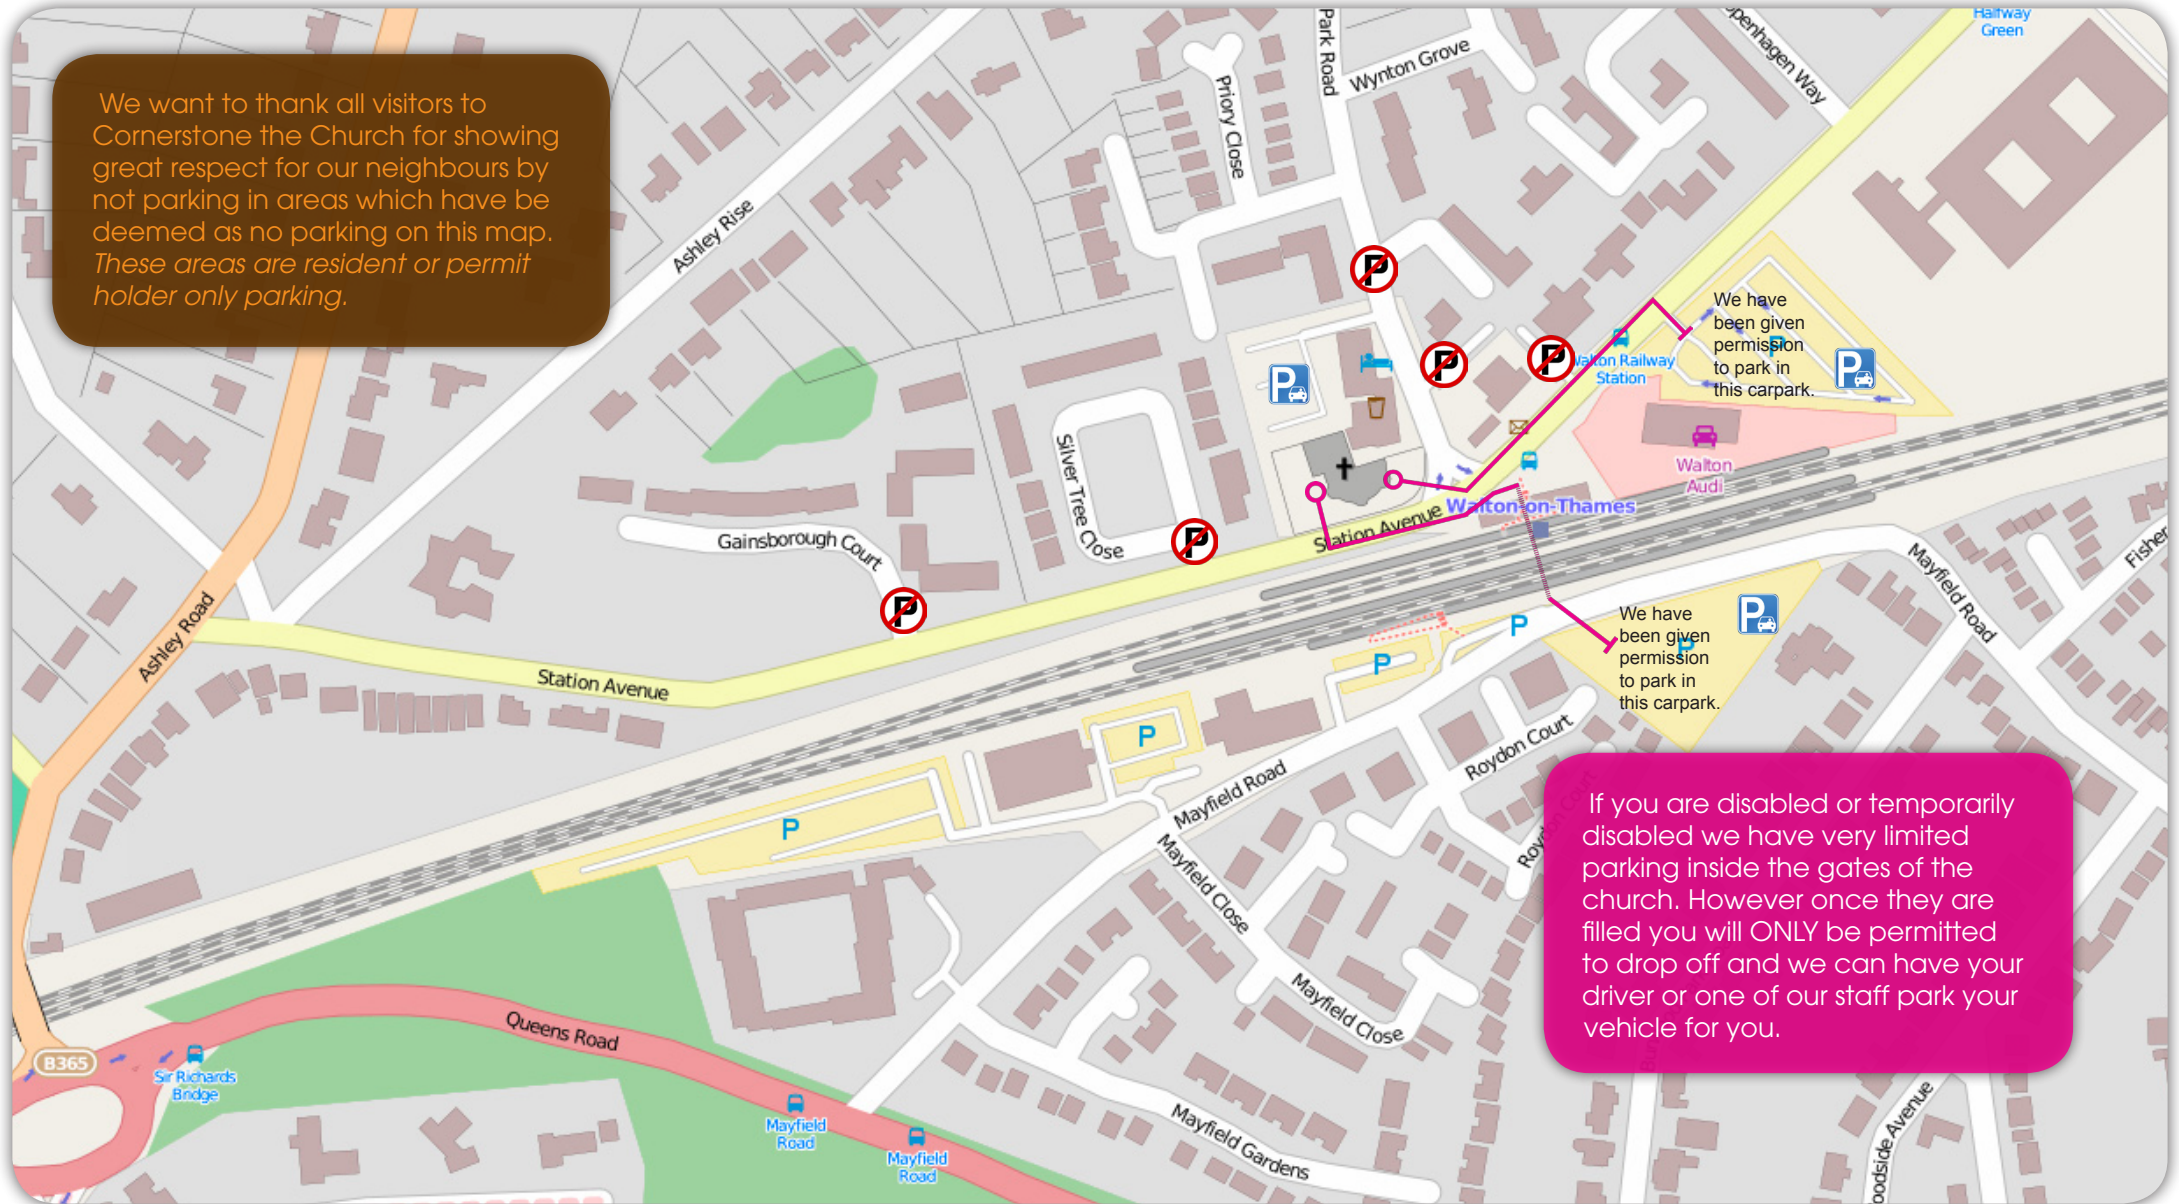

We want to thank all visitors to Cornerstone the Church for showing great respect for our neighbours by not parking in areas which have been deemed as no parking on this map. These areas are resident or permit holder only parking.

We have been given permission to park in this carpark.

We have been given permission to park in this carpark.

If you are disabled or temporarily disabled we have very limited parking inside the gates of the church. However once they are filled you will ONLY be permitted to drop off and we can have your driver or one of our staff park your vehicle for you.